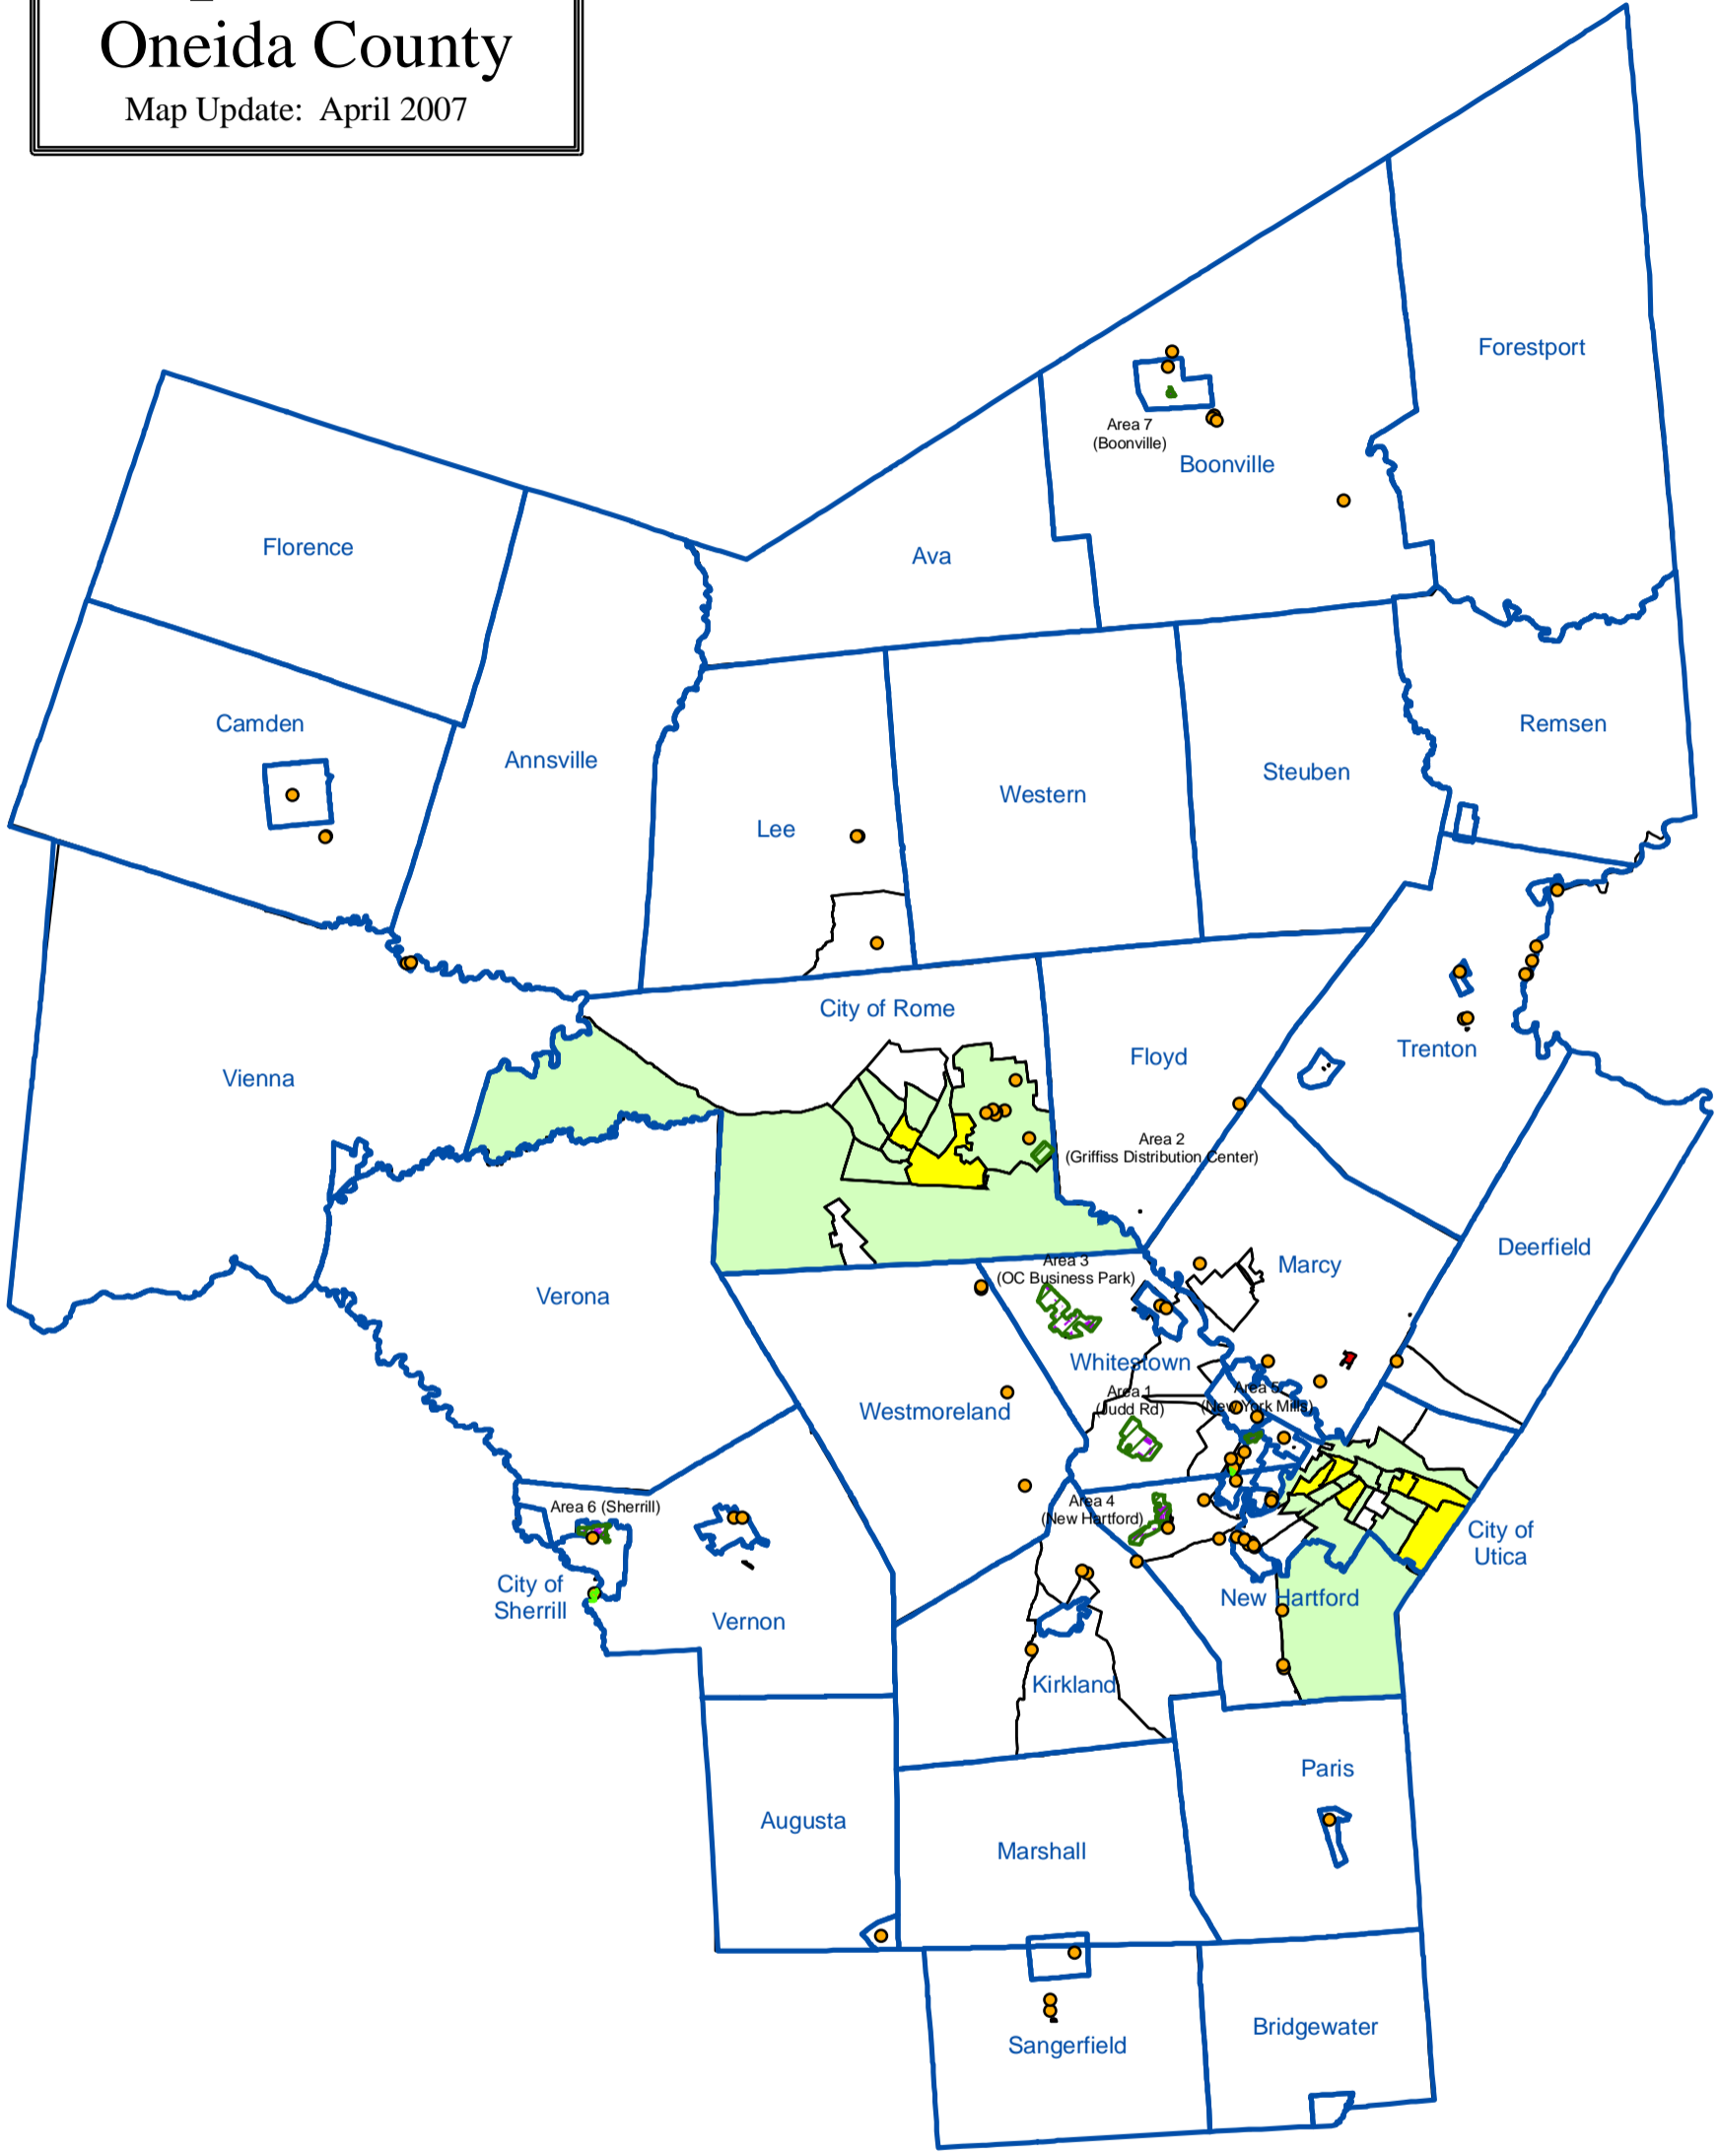

Empire Zone Oneida County

Map Update: April 2007

Legend

	Zone Regions		Census Tracts
	Previous Zone		Eligible Tracts
	Grandfathered		Contiguous Tracts
	Removed Zone Areas		Municipal Boundaries
	Proposed RSP		

Note: The existing zone has been modified to exclude proposed grandfathered properties.